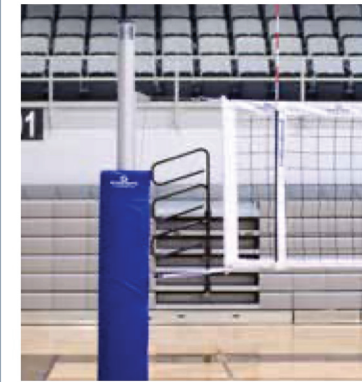

Model SSVB404S

Infinity I4 Volleyball System

Infinite net height adjustment
for all net sports

Volleyball - Tennis - Badminton

Infinity I4 features Schelde's signature integrated linear winch.

Infinity I4 is compatible with the Schelde 4-Point Kevlar Net. The simplest, strongest, most elegant net available.

More reasons to ♥ Infinity I4
on page 2.

CONTACT US

 **833.724.3533**

 info@scheldesports.com

 **YOUR GAME.**

Model SSVB404S

Infinity I4 Volleyball System Features

**Limited
Lifetime
Warranty**
on all
Schelde
post tubing

- Exclusive Schelde linear winch performs effortlessly-every time.
- Lifetime warranty on posts and winch.
- 4" posts fit virtually any existing floor sleeve. Schelde experts consult with you to ensure seamless fit in any facility.
- Superior, high strength aluminum posts for minimal deflection.
- Clean, elegant post design.
- Lightweight posts weigh in at **28 lbs for end post and 32 lbs for winch post.**
- Infinite net height adjustment allow you to quickly adjust for any net sport - volleyball, tennis, badminton.
- Designed to perform at all levels of play – from juniors to professional, PE class, practice and competition.
- Safety pads available in 13 standard colors. Full graphic pads available to express your program or facility's message and flair.
- Printed top net band available to personalize your court.
- Durable woven nylon sideline markers securely hold antennas in place and last through years of daily use.
- Compatible with the all-new Schelde 4-Point Kevlar net for easier-than-ever set up, superior strength and elegance on the court.