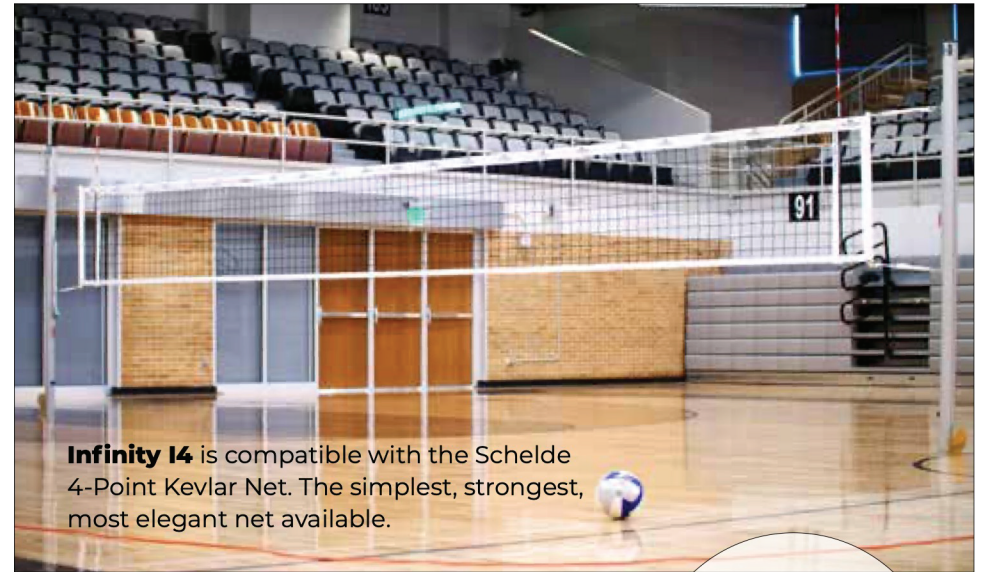

Model SSVB404S

Infinity I4 Volleyball System

Infinite net height adjustment
for all net sports

Volleyball - Tennis - Badminton

Infinity I4 features Schelde's signature integrated linear winch.

Infinity I4 is compatible with the Schelde 4-Point Kevlar Net. The simplest, strongest, most elegant net available.

Schelde
Pole Systems
Made in USA

with care & pride

The one system that does it all.

- **Schelde's #1 selling system**
- **Stands up to competitive play**
- **Adjusts on the fly for PE class**
- **Fits all floor sleeves**
- **One hard working system for all net sports**

- Exclusive Schelde linear winch performs effortlessly-every time.
- Lifetime warranty on posts and winch.
- 4" posts fit virtually any existing floor sleeve. Schelde experts consult with you to ensure seamless fit in any facility.
- Superior, high strength aluminum posts for minimal deflection.
- Clean, elegant post design.
- Lightweight posts weigh in at **28 lbs for end post and 32 lbs for winch post.**
- Infinite net height adjustment allow you to quickly adjust for any net sport - volleyball, tennis, badminton.
- Designed to perform at all levels of play – from juniors to professional, PE class, practice and competition.
- Safety pads available in 13 standard colors. Full graphic pads available to express your program or facility's message and flair.
- Printed top net band available to personalize your court.
- Durable woven nylon sideline markers securely hold antennas in place and last through years of daily use.
- Compatible with the all-new Schelde 4-Point Kevlar net for easier-than-ever set up, superior strength and elegance on the court.