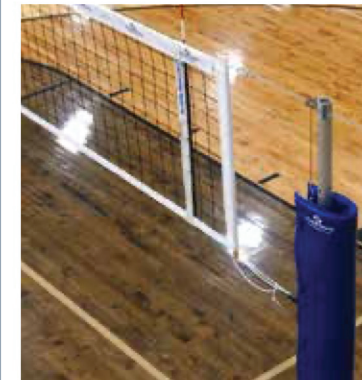

Model SSVB404TS

Pro T4 Volleyball System

Power under pressure.
Easy set-up.
Versatile 4" Posts.

Pro T4 features an integrated linear winch.

Pro T4 is compatible with the Schelde 4-Point Kevlar Net. The simplest, strongest, most elegant net available.

Schelde's Pro T4 system features advance-engineered, lightweight aluminum

- **Nearly non-existent deflection, even with aggressive play**
- **Versatile system for every category of play**
- **Pre-set net heights for no game-time worries**
- **Quickly adjust height without removing the net**

Pro T4 Volleyball System Features

**Limited
Lifetime
Warranty**
on all
Schelde
post tubing

- Exclusive Schelde linear winch performs effortlessly-every time.
- Lifetime warranty on posts and winch.
- 4" posts fit virtually any existing floor sleeve. Schelde experts consult with you to ensure seamless fit in any facility.
- Superior, high strength aluminum alloy posts achieve nearly non-existent deflection.
- Tubing design minimizes deflection while under tension.
- Lightweight posts weigh in at **28 lbs for end post and 32 lbs for winch post.**
- Pre-set net-height settings for accurate and easy set up.
- Designed to perform at all levels of play – from juniors to professional, practice and competition.
- Safety pads available in 13 standard colors. Full graphic pads available to express your program or facility's message and flair.
- Printed top net band available to personalize your court.
- Durable woven nylon sideline markers securely hold antennas in place and last through years of daily use.
- Compatible with the all-new Schelde 4-Point Kevlar net for easier-than-ever set up, superior strength and elegance on the court.