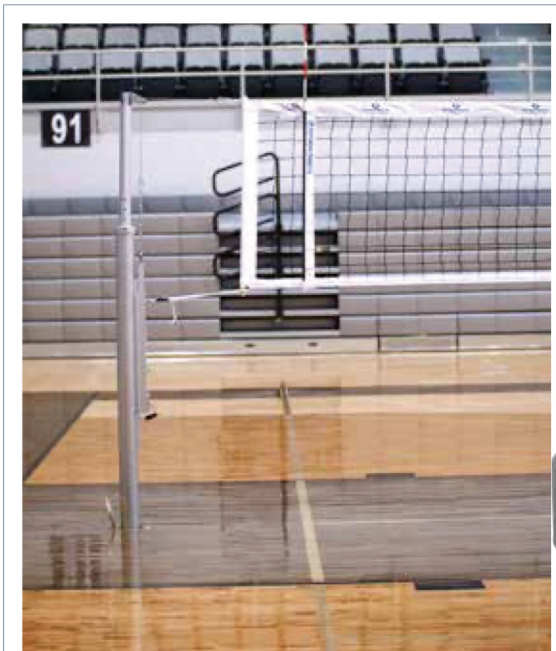

Model SSVB404TS

Pro T4 Volleyball System

Power under pressure.
Easy set-up.
Versatile 4" Posts.

Pro T4 features an integrated linear winch.

Pro T4 is compatible with the Schelde 4-Point Kevlar Net. The simplest, strongest, most elegant net available.

Schelde's Pro T4 system features advance-engineered, lightweight aluminum

- **Nearly non-existent deflection, even with aggressive play**
- **Versatile system for every category of play**
- **Pre-set net heights for no game-time worries**
- **Quickly adjust height without removing the net**

Pro T4 Volleyball System Features

**Limited
Lifetime
Warranty**
on all
Schelde
post tubing

- Exclusive Schelde linear winch performs effortlessly-every time.
- Lifetime warranty on posts and winch.
- 4" posts fit virtually any existing floor sleeve. Schelde experts consult with you to ensure seamless fit in any facility.
- Superior, high strength aluminum alloy posts achieve nearly non-existent deflection.
- Tubing design minimizes deflection while under tension.
- Lightweight posts weigh in at **28 lbs for end post and 32 lbs for winch post.**
- Pre-set net-height settings for accurate and easy set up.
- Designed to perform at all levels of play – from juniors to professional, practice and competition.
- Safety pads available in 13 standard colors. Full graphic pads available to express your program or facility's message and flair.
- Printed top net band available to personalize your court.
- Durable woven nylon sideline markers securely hold antennas in place and last through years of daily use.
- Compatible with the all-new Schelde 4-Point Kevlar net for easier-than-ever set up, superior strength and elegance on the court.