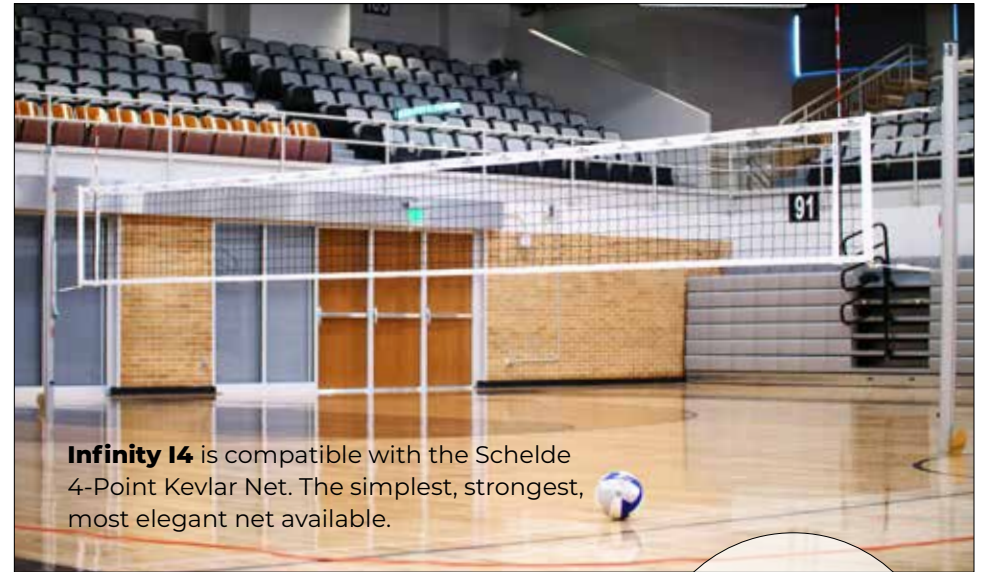

Model SSVB404S

Infinity I4 Volleyball System

Infinite net height adjustment
for all net sports

Volleyball - Tennis - Badminton

Infinity I4 features Schelde's signature integrated linear winch.

Infinity I4 is compatible with the Schelde 4-Point Kevlar Net. The simplest, strongest, most elegant net available.

Schelde
Pole Systems
Made in USA

with care & pride

The one system that does it all.

- Schelde's #1 selling system
- Stands up to competitive play
- Adjusts on the fly for PE class
- Fits all floor sleeves
- One hard working system for all net sports

- Exclusive Schelde linear winch performs effortlessly-every time.
- Lifetime warranty on posts and winch.
- 4" posts fit virtually any existing floor sleeve. Schelde experts consult with you to ensure seamless fit in any facility.
- Superior, high strength aluminum posts for minimal deflection.
- Clean, elegant post design.
- Lightweight posts weigh in at **28 lbs for end post and 32 lbs for winch post.**
- Infinite net height adjustment allow you to quickly adjust for any net sport - volleyball, tennis, badminton.
- Designed to perform at all levels of play – from juniors to professional, PE class, practice and competition.
- Safety pads available in 13 standard colors. Full graphic pads available to express your program or facility's message and flair.
- Printed top net band available to personalize your court.
- Durable woven nylon sideline markers securely hold antennas in place and last through years of daily use.
- Compatible with the all-new Schelde 4-Point Kevlar net for easier-than-ever set up, superior strength and elegance on the court.