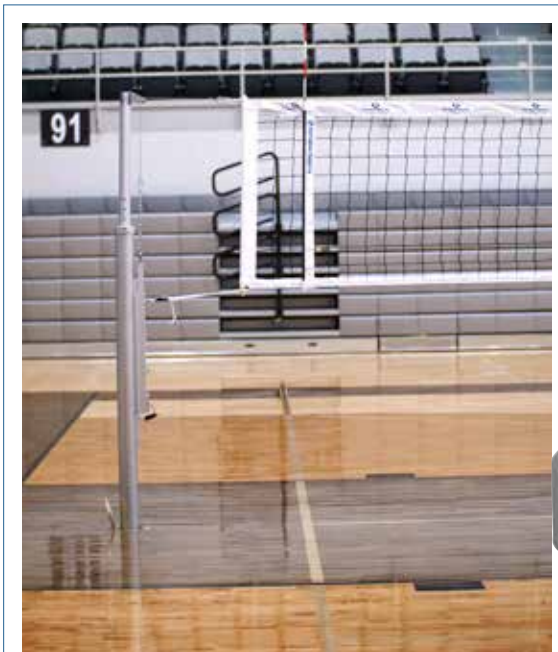

## Pro T4 Volleyball System

Power under pressure.  
Easy set-up.  
Versatile 4" Posts.

**Pro T4** features an integrated linear winch.

**Pro T4** is compatible with the Schelde 4-Point Kevlar Net. The simplest, strongest, most elegant net available.

Schelde's Pro T4 system features advance-engineered, lightweight aluminum

- **Nearly non-existent deflection, even with aggressive play**
- **Versatile system for every category of play**
- **Pre-set net heights for no game-time worries**
- **Quickly adjust height without removing the net**

## Pro T4 Volleyball System Features

**Lifetime Warranty**  
on all Schelde posts and winch products

- Exclusive Schelde linear winch performs effortlessly-every time.
- Lifetime warranty on posts and winch.
- 4" posts fit virtually any existing floor sleeve. Schelde experts consult with you to ensure seamless fit in any facility.
- Superior, high strength aluminum alloy posts achieve nearly non-existent deflection.
- Tubing design minimizes deflection while under tension.
- Lightweight posts weigh in at **28 lbs for end post and 32 lbs for winch post.**
- Pre-set net-height settings for accurate and easy set up.
- Designed to perform at all levels of play – from juniors to professional, practice and competition.
- Safety pads available in 13 standard colors. Full graphic pads available to express your program or facility's message and flair.
- Printed top net band available to personalize your court.
- Durable woven nylon sideline markers securely hold antennas in place and last through years of daily use.
- Compatible with the all-new Schelde 4-Point Kevlar net for easier-than-ever set up, superior strength and elegance on the court.